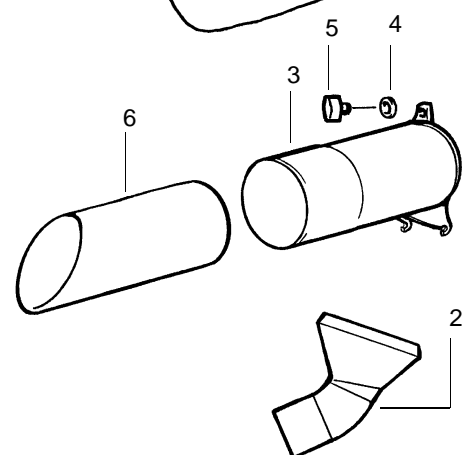

Carburetor Assembly Part Number 530069924 - (WA-229)

Carb.
Repair
Kit
2

Gasket/
Dia.
Kit
3

| Key No. | Part No. | Description |
|---------|-----------|-----------------------|
| 1 | 530038403 | Limiter Cap |
| 2 | 530069811 | Carburetor Repair Kit |
| 3 | 530069844 | Gasket/Diaphragm Kit |

Vacuum Tube Ass'y.

| KEY NO. | PART NO. | DESCRIPTION |
|---------|-----------|------------------------|
| 1 | 530095599 | Vac Bag w/Strap |
| 2 | 530095470 | Elbow-Vac Tube |
| 3 | 530095468 | Vac Tube (Upper) |
| 4 | 530049686 | Retainer Vac Tube Knob |
| 5 | 530049485 | Vac Tube Knob Ass'y. |
| 6 | 530094476 | Vac Tube (Lower) |